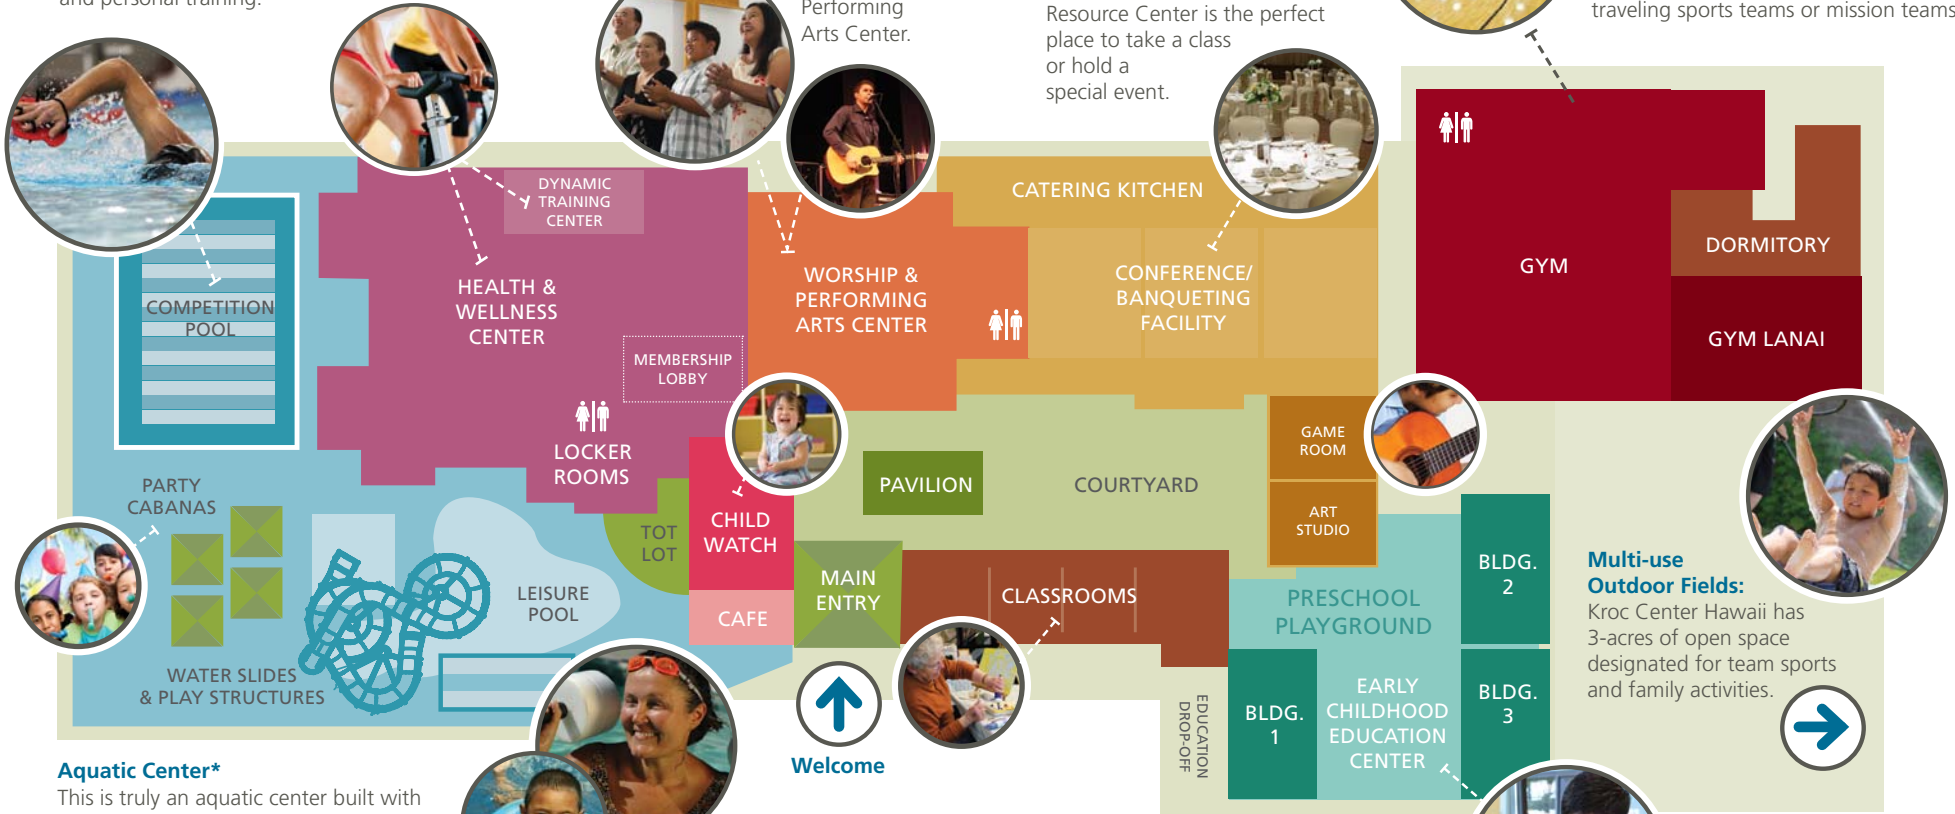

Worship & Performing Arts Center

From worship services to theater events, it's your time to shine. Create great productions with the help of state-of-the-art audio/visual equipment and lighting in the Jack & Marie Lord Worship & Performing Arts Center.

Education & Resource Center

With large multi-purpose rooms, classrooms, computer lab, art studio, game room, and catering kitchen, the Harry & Jeanette Weinberg Education and Resource Center is the perfect place to take a class or hold a special event.

Athletic Center

Funded by the Clarence T.C. Ching Foundation, the NCAA regulation gymnasium boasts 6 hanging basketball hoops as well as space to play volleyball, badminton, indoor soccer, hockey and more. The First Hawaiian Hale 48-bed dormitory provides a lodging solution for traveling sports teams or mission teams.

Aquatic Center*

This is truly an aquatic center built with the whole family in mind. Enjoy a 25-yard by 35-meter competition pool; an area for aquatherapy, aquatic training and instruction; and a large leisure pool, lazy river, splash pad, and other family-oriented interactive water play structures.